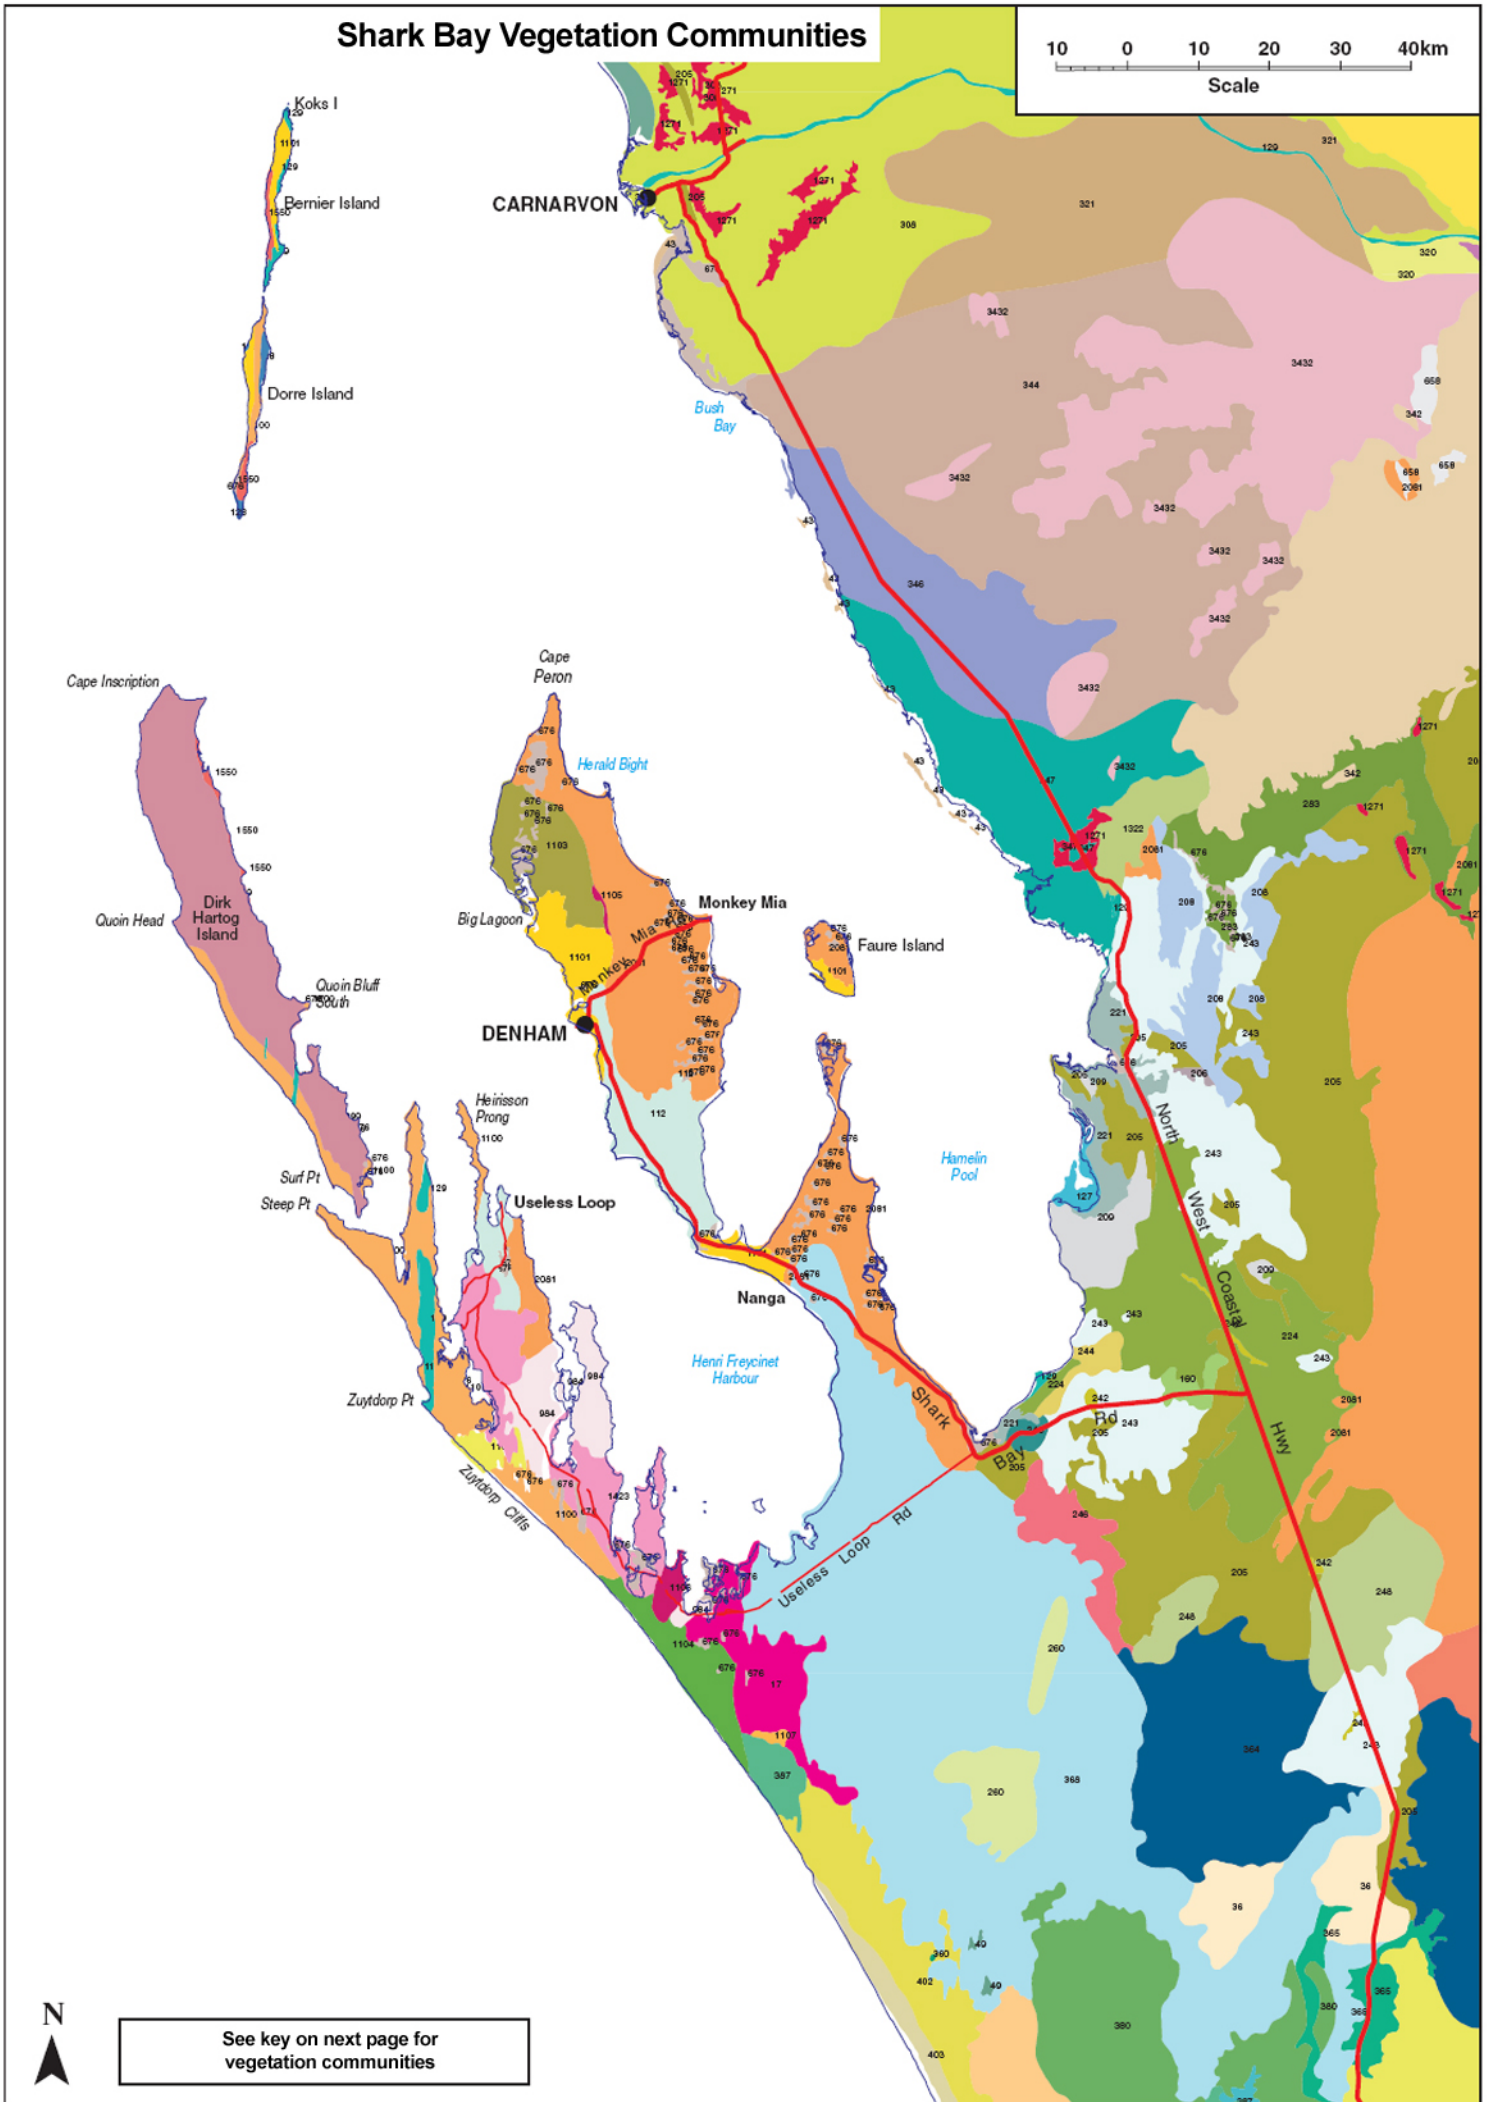

Shark Bay Vegetation Communities

See key on next page for vegetation communities

Key to Vegetation Communities of the Shark Bay Area

Number	Vegetation Description
17	Shrublands; <i>Acacia rostellifera</i> thicket
36	Shrublands; thicket
49	Shrublands; mixed heath
112	Hummock grasslands
127	Bare areas; mud flats
127-1	Bare areas; claypans
128	Rock outcrops
129	Bare areas; drift sand
160	Shrublands; snakewood and <i>Acacia victoriae</i> scrub
205	Shrublands; <i>Acacia sclerosperma</i> and <i>bowgada</i> scrub
206	Shrublands; <i>bowgada</i> and <i>grevillea</i> scrub
208	Mosaic; shrublands; <i>Acacia sclerosperma</i> and <i>bowgada</i> scrub-shrublands; <i>bowgada</i> & <i>grevillea</i> scrub
208-1	Shrublands; <i>bowgada</i> and associated species scrub
209	Shrublands; <i>Acacia sclerosperma</i> and <i>minnie ritchie</i> scrub
221	Succulent steppe; saltbush
224	Shrublands; waterwood and <i>Acacia victoriae</i> scrub
242	Succulent steppe with scrub; snakewood over saltbush
243	Shrublands; <i>bowgada</i> and <i>minnie ritchie</i> scrub
244	Shrublands; <i>Acacia sclerosperma</i> and <i>A. victoriae</i> scrub
245	Mosaic; shrublands; <i>bowgada</i> and <i>minnie ritchie</i> scrub-succulent steppe; saltbush & bluebush
246	Hummock grasslands
248	Shrublands; <i>bowgada</i> scrub with scattered red mallee and <i>Eucalyptus</i> species
260	Mosaic; Shrublands tree-heath between sandhills; <i>Banksia ashbyi</i>
283	Shrublands; <i>Acacia sclerosperma</i>
342	Mosaic; low woodland; waterwood-shrublands; <i>Acacia sclerosperma</i>
347	Mosaic; shrublands; <i>Acacia sclerosperma</i>
364	Shrublands; <i>bowgada</i> scrub with scattered eucalypts and cypress pine
365	Shrublands; <i>bowgada</i> and jam scrub with scattered York gum and red mallee
368	Shrublands; tree-heath between sandhills, <i>Banksia ashbyi</i>
380	Shrublands; scrub-heath on sandplain
387	Shrublands; <i>Melaleuca cardiophylla</i> thicket
402	Shrublands; heath on coastal limestone
403	Shrublands; <i>Acacia ligulata</i> scrub-heath
676	Succulent steppes; samphire
984	Mosaic; shrublands; acacia and melaleuca scrub-succulent steppe; saltbush
1099	Hummock grasslands; shrub steppe; wattle scrub and heath of <i>Acacia ligulata</i> and <i>A. rostellifera</i>
1100	Hummock grassland; dwarf shrub steppe; mixed euroid shrubs and spinifex
1101	Shrublands; <i>Acacia ligulata</i> and <i>A. rostellifera</i> thicket
1102	Mosaic; shrublands; mixed heath-shrublands; acacia patchy scrub
1103	Shrublands; <i>Acacia</i> and <i>Lamarchea</i> thicket
1105	Hummock grasslands
1106	Mosaic; shrublands; scrub-heath-shrublands; <i>Acacia rostellifera</i> and <i>Melaleuca cardiophylla</i> thickets
1107	Open low woodland; <i>Eucalyptus oraria</i>
1322	Shrublands; <i>Acacia sclerosperma</i>
1423	Shrublands; scrub-heath
1550	Shrublands; dwarf scrub (Dirk Hartog Island)